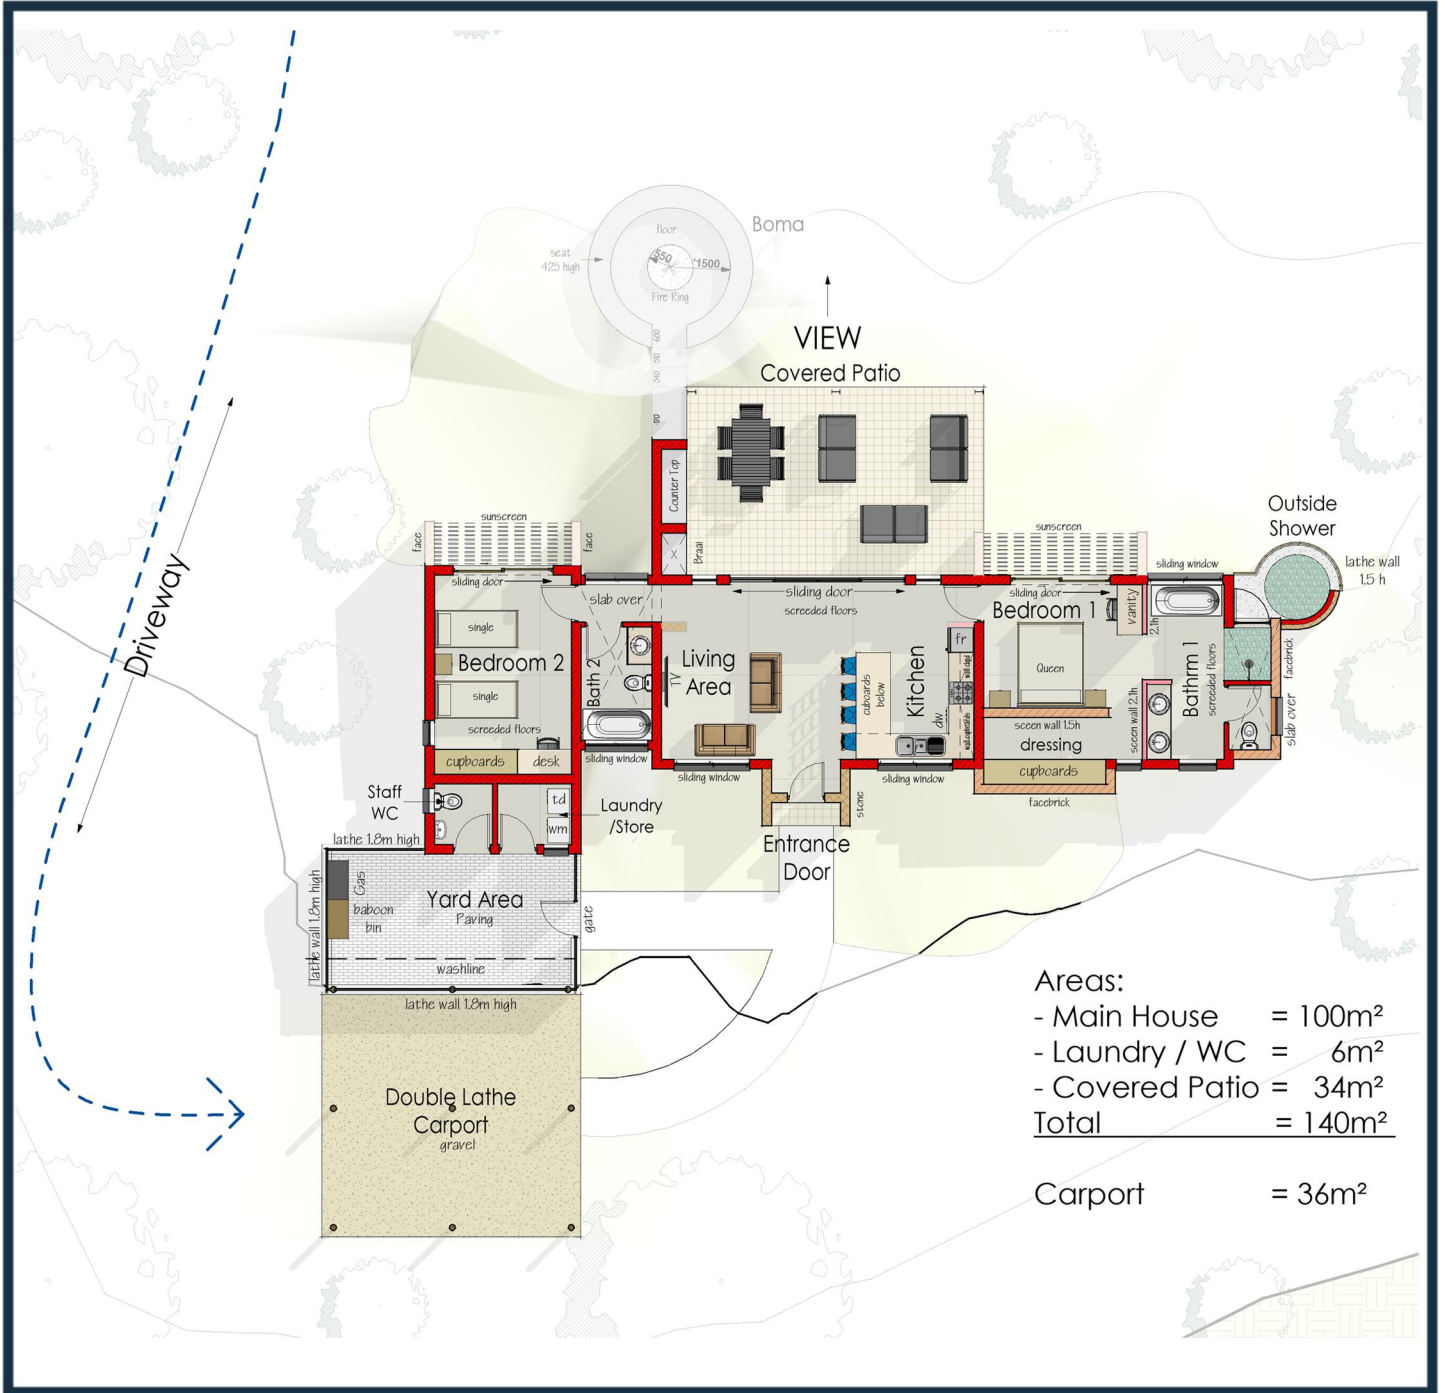

ELEPHANT ROCK ECO ESTATE

Hoedspruit - South Africa

Building Package B1- KINGFISHER COTTAGE B

****OUTSIDE BOMA NOT INCLUDED
OPTIONAL EXTRA****

Building Style: Modern Farm | Pavilion

Accommodation

Bedrooms
2

Bathrooms
2

Carports
2 (Lathe)

Areas

House
100

Patio
34

**Pet
Friendly**

ELEPHANT ROCK ECO ESTATE

Hoedspruit - South Africa

Building Package B1- KINGFISHER COTTAGE B

Building Style: Modern Farm | Pavilion

****OUTSIDE BOMA NOT INCLUDED
OPTIONAL EXTRA**
**ABOVE IMAGES ARE
ARTIST IMPRESSIONS****

Accommodation

Bedrooms
2

Bathrooms
2

Carports
2 (Latte)

Areas

House
100

Patio
34

**Pet
Friendly**